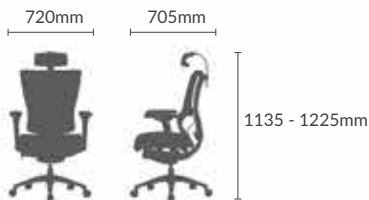

loo

loo takes ergonomic comfort to a new level with exceptional back support. loo is developed to fit and support the body and spine, allowing users to stay comfortable for a long periods.

100/H

3D headrest adjustment

four positions adjustable backrest

single lever control

3D dynamic lumbar support