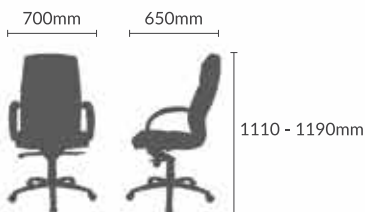

sedona

A task chair combines comfortable seating with simple and intuitive controls, making it a smart and stylish solution for any application.

SED/H

swivel & pneumatic height adjustment

knee tilt

multi locking

tilt tension adjustment

ambient
concept