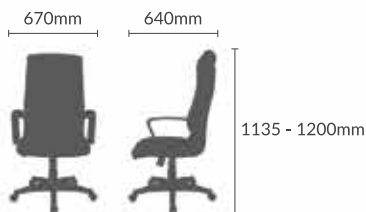

# tamalia

A task chair combines comfortable seating with simple and intuitive controls, making it a smart and stylish solution for any application.

TAM/H

swivel & pneumatic height adjustment

knee tilt

upright lock