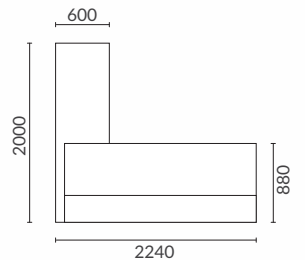

# arco

side board

executive desk