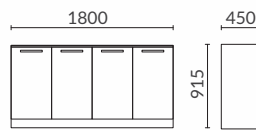

# arco

side board

executive desk