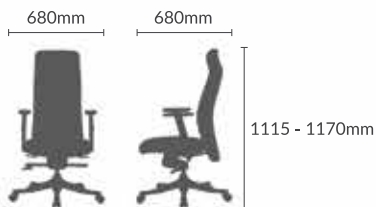

swivel & pneumatic height adjustment

armrest height & width adjustment

tilt tension adjustment

polyurethane moulded foam

back tilt with upright & lowest position locking anti-kick back function

ambient
concept