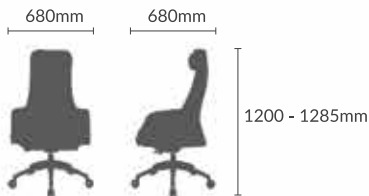

persimmon

As an alternative to the more traditional office chair, new style of executive chairs have been designed to create good support, comfort and promote good posture.

PES11/H

swivel & pneumatic height adjustment