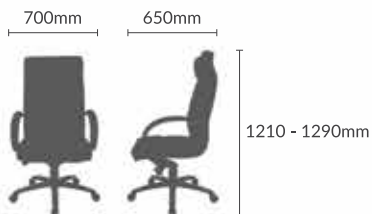

# salix

A task chair combines comfortable seating with simple and intuitive controls, making it a smart and stylish solution for any application.

SAL/H

swivel & pneumatic height adjustment

knee tilt

upright lock

tilt tension adjustment

**ambient**  
concept