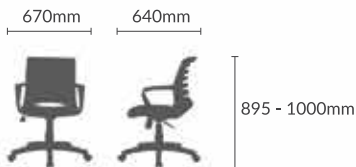

# sycamore

Designed to provide exceptional back support with the finest quality elastic mesh backrest for excellent breathability and comfort.

SYMA/L (nylon mesh)

SYMB/L (fabric mesh)

swivel & pneumatic height adjustment

knee tilt

upright lock

tilt tension adjustment

OPTIONS:

nylon mesh

fabric mesh

**ambient**  
concept