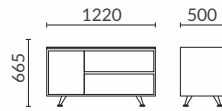

veris

executive desk

low cabinet

side cabinet