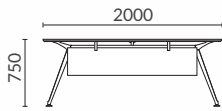

veris

executive desk

low cabinet

side cabinet