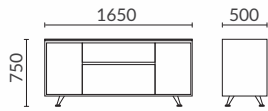

veris

executive desk

low cabinet

side cabinet